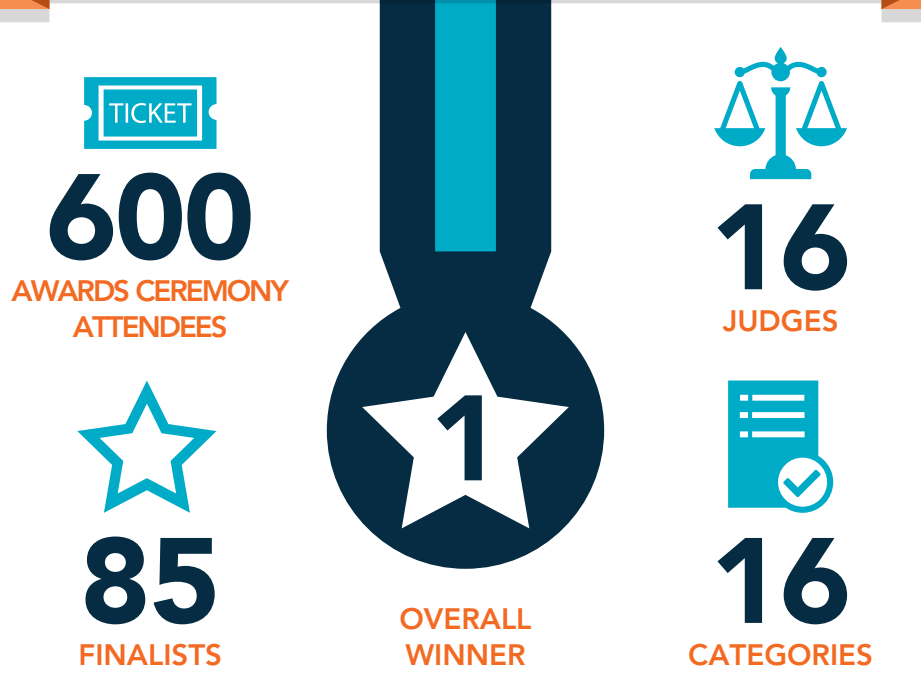

The Employee Engagement Awards in Association with People Insight

ee EMPLOYEE ENGAGEMENT AWARDS®

The EE Awards provide a platform to recognise excellence in engagement that inspires action and drives the industry and the employee experience forward. People Insight is proud to be headline sponsor!

“ We all know that engaged employees drive business results and customer experience. What we are now beginning to see proven is the deep importance of engagement at work to lifetime wellbeing - which makes the incredible achievements of these finalists so much more important and inspiring. ”

Tom Debenham, Managing Director
People Insight

THE EE AWARDS IN NUMBERS